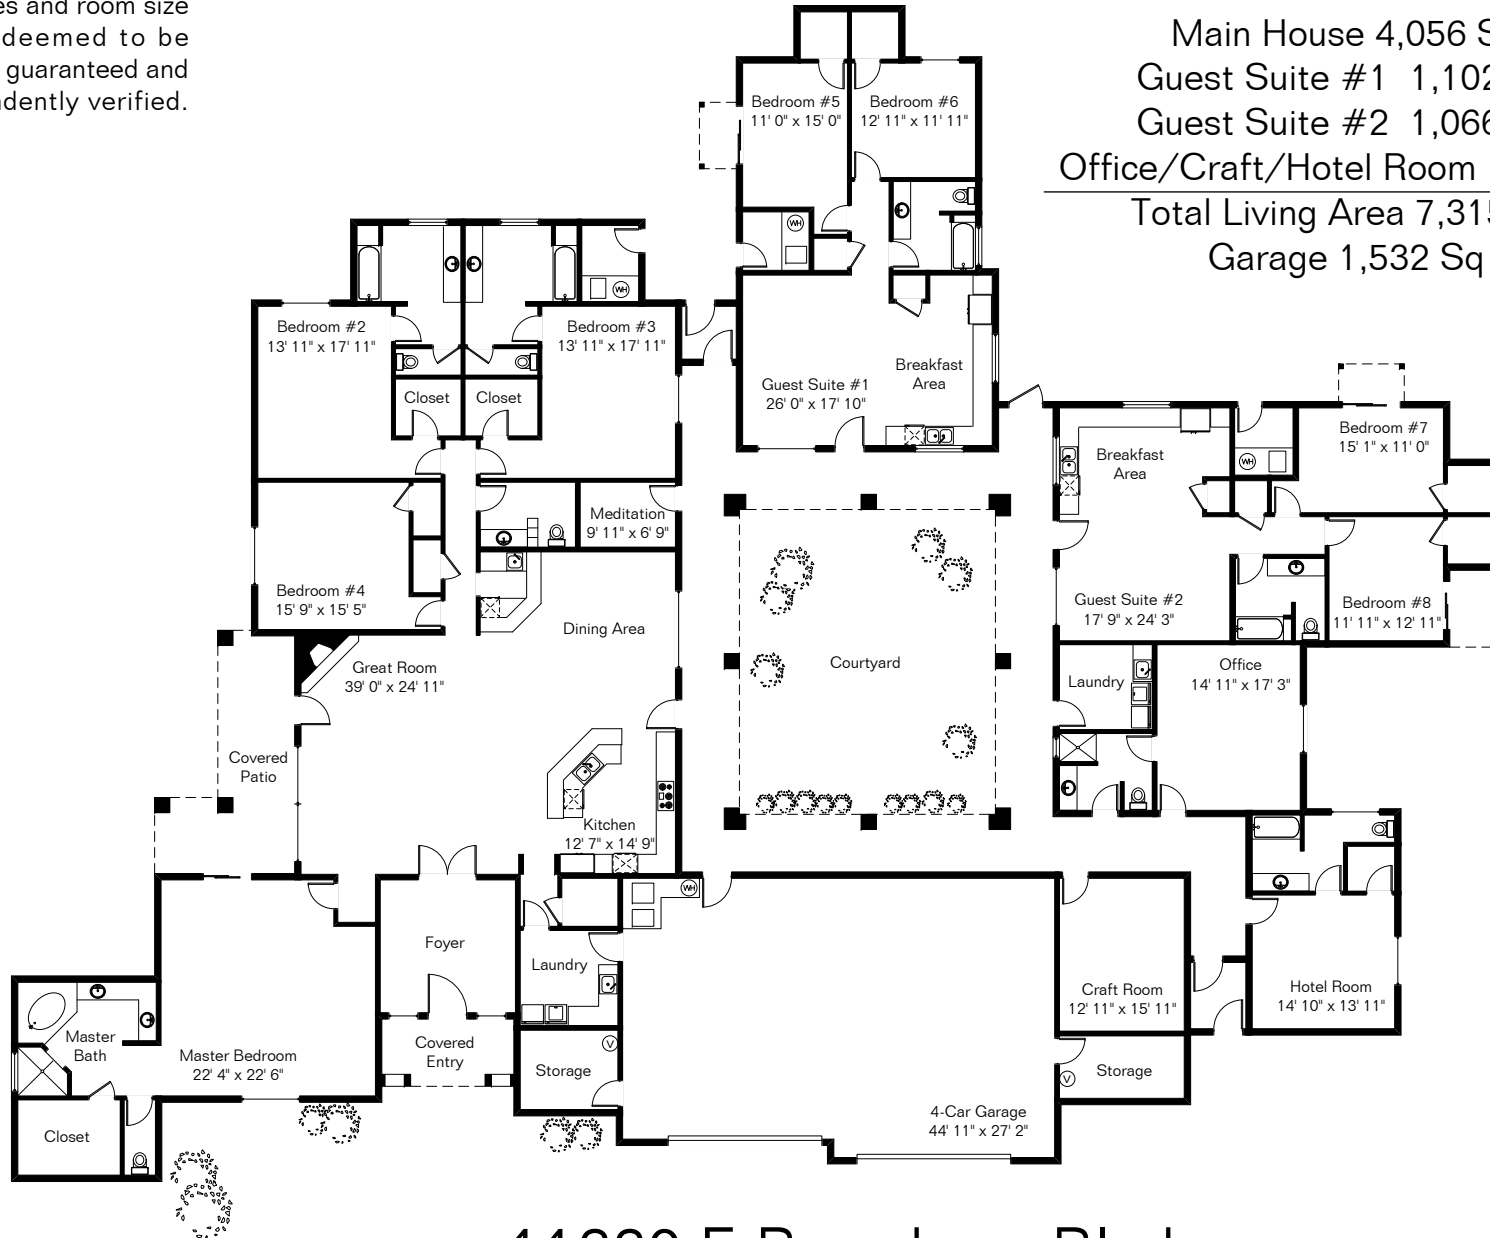

The square footages and room size information are deemed to be reliable but are not guaranteed and should be independently verified.

Main House 4,056 Sq Ft
 Guest Suite #1 1,102 Sq Ft
 Guest Suite #2 1,066 Sq Ft
 Office/Craft/Hotel Room 1,091 Sq Ft

 Total Living Area 7,315 Sq Ft
 Garage 1,532 Sq Ft

11330 E Broadway Blvd

Site Visit September 2017

0 ft. 15 ft. 25 ft. 50 ft.

Copyright 2017 Floor Plans First! LLC
 All Rights Reserved.

www.FloorPlansFirst.com